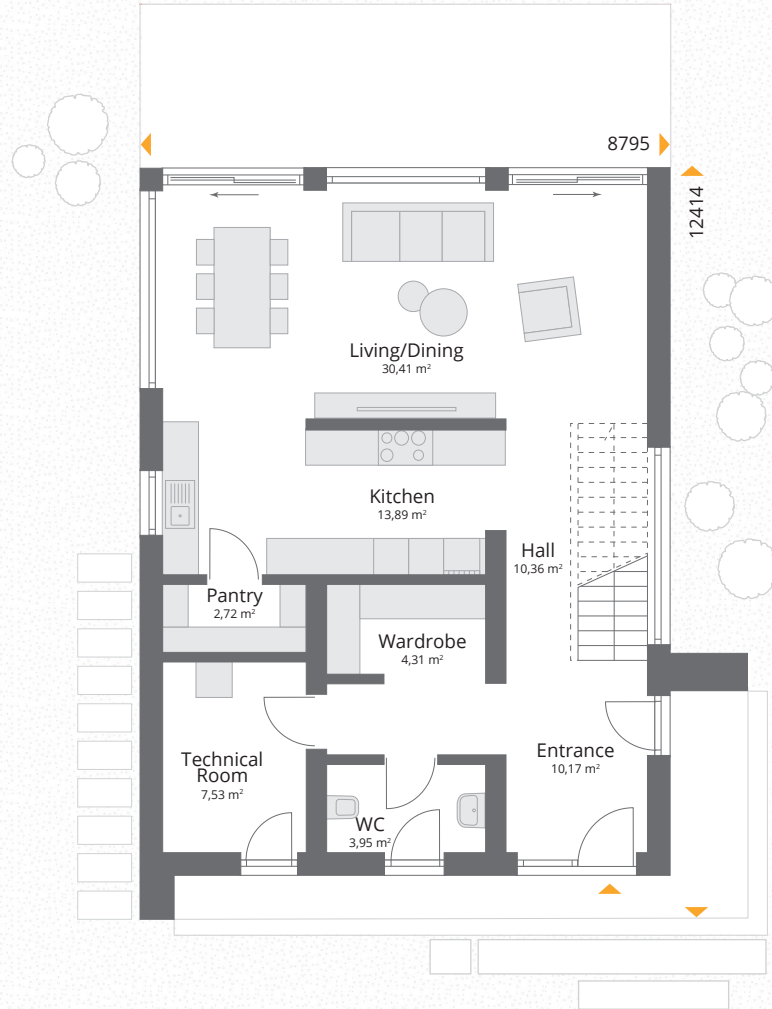

NEXT 151W

177,05 m²

GROUND FLOOR AREA 83,34 m²

N E X T

NEXT 151W

177,05 m²

UPPER FLOOR AREA 93,71 m²